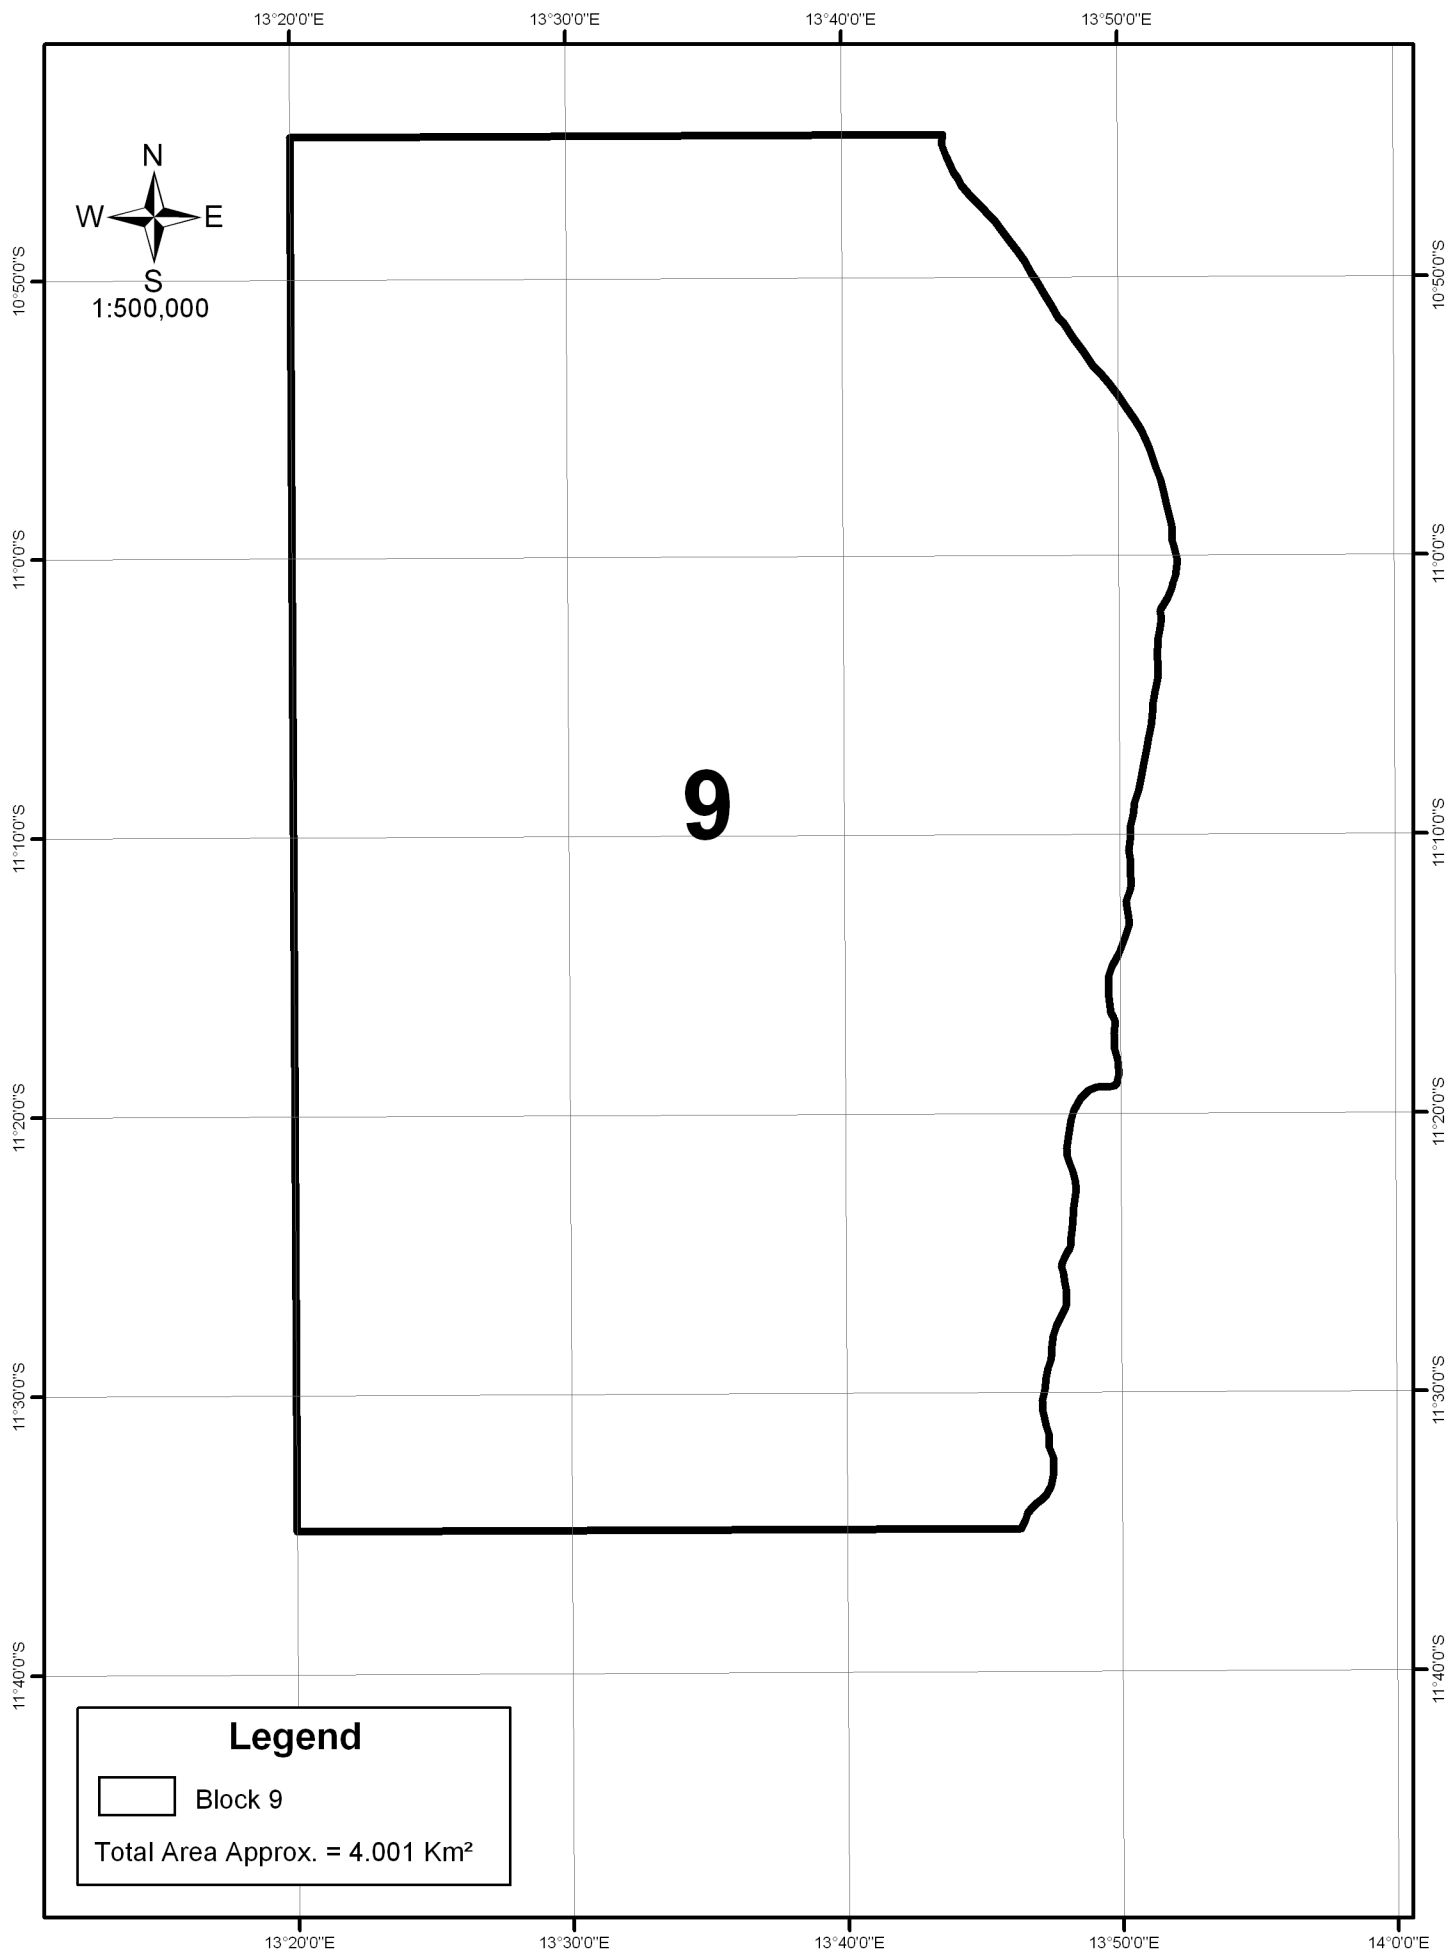

Sonangol

Position Map Block 9

Legend

Block 9

Total Area Approx. = 4.001 Km²