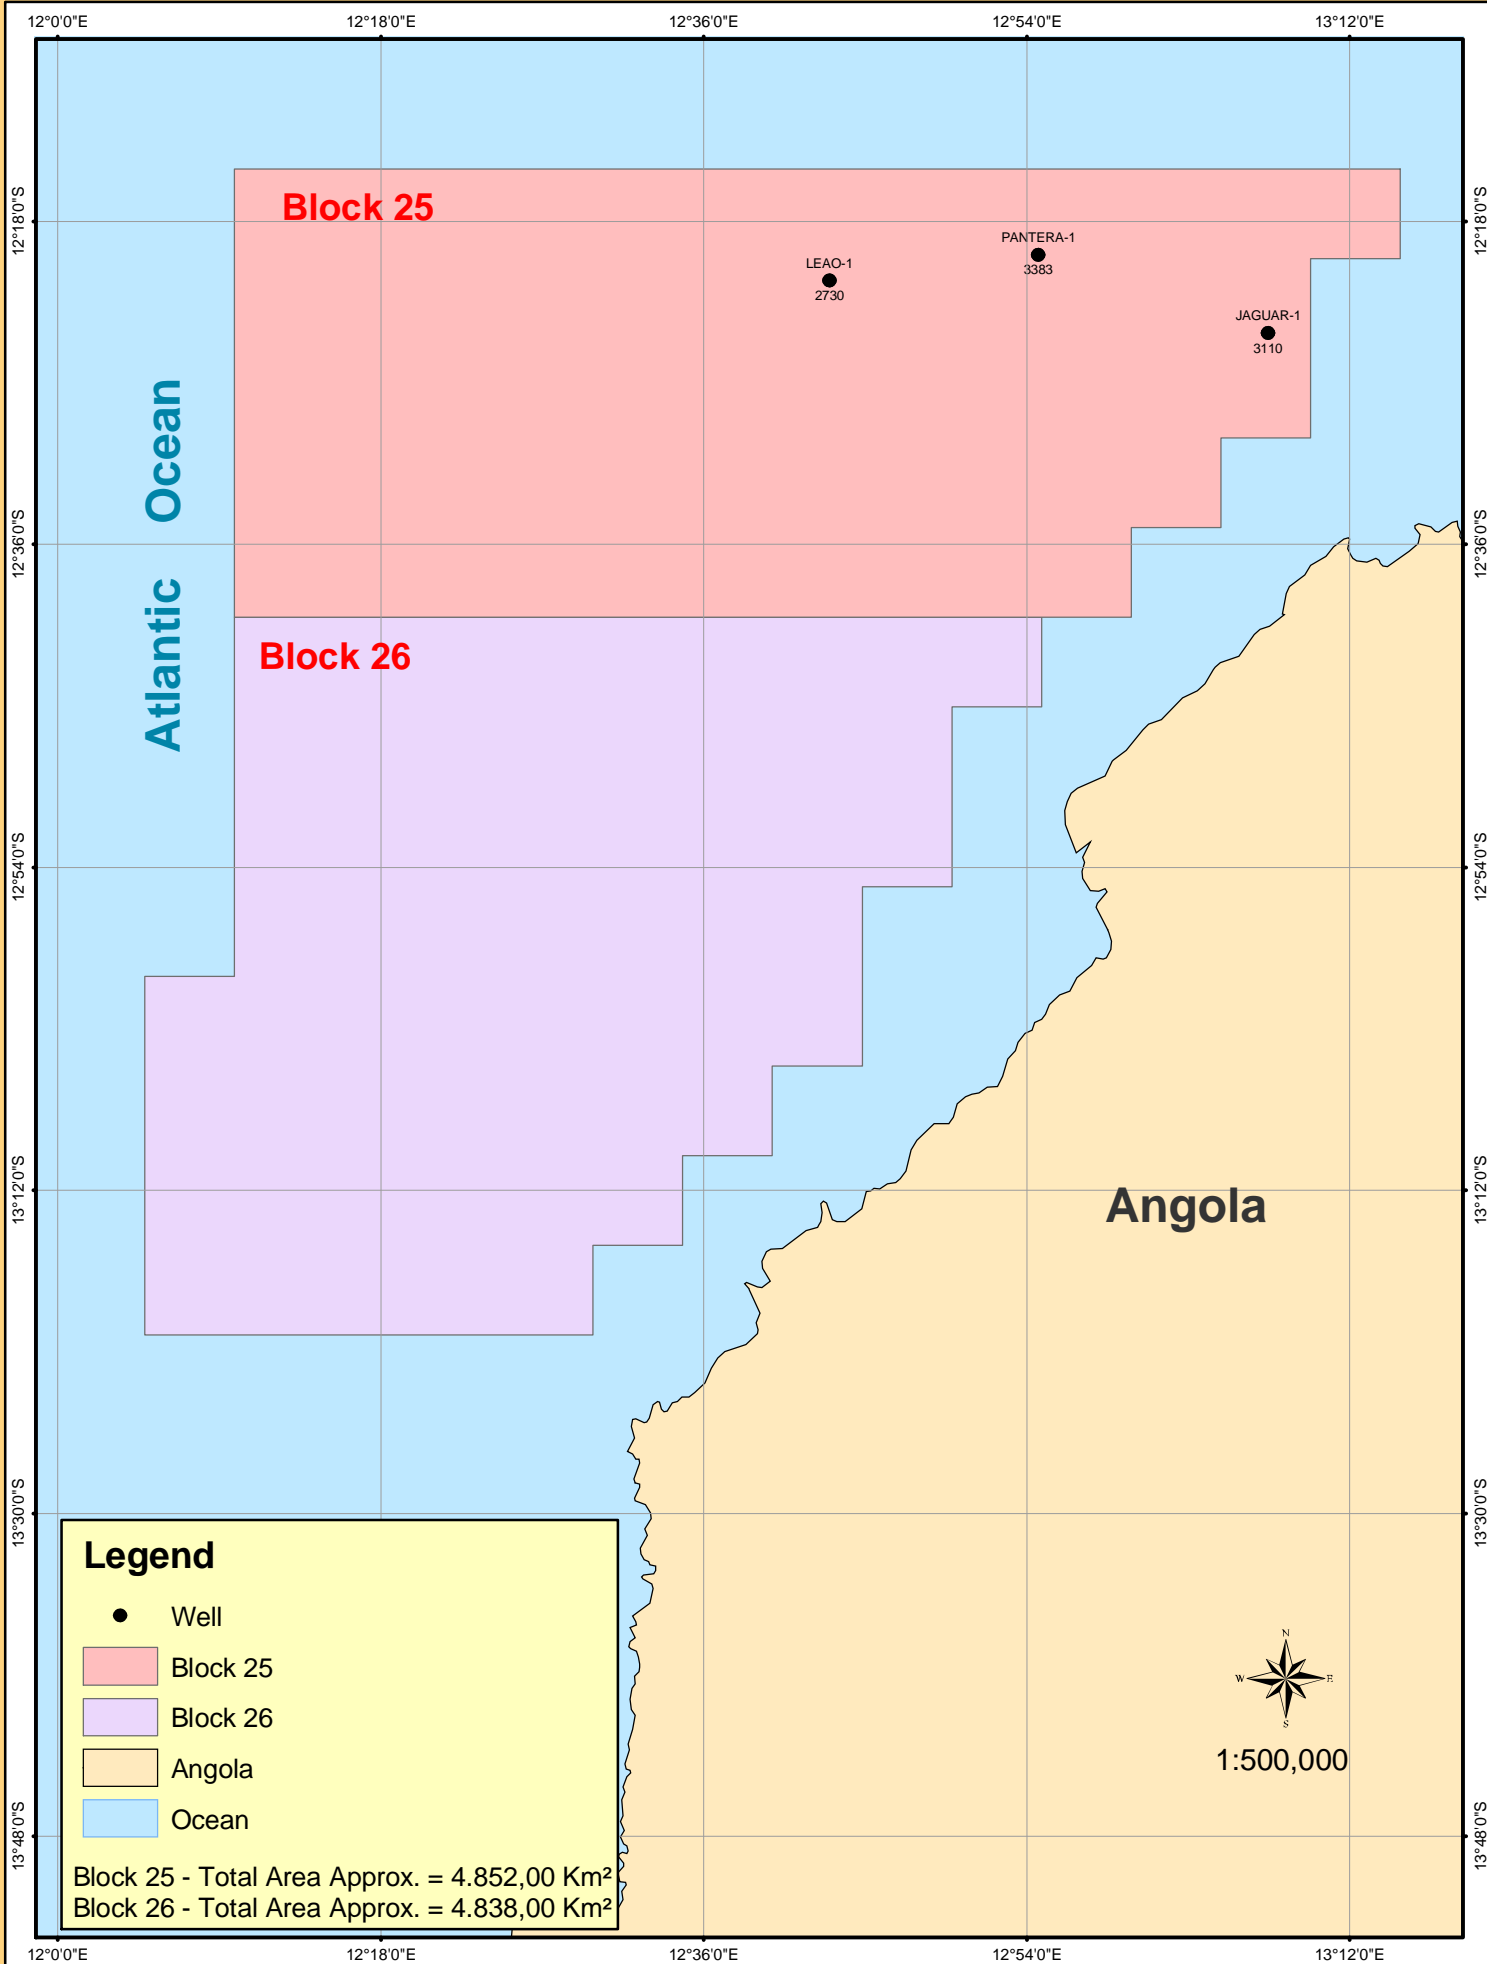

Block 26 - Well Location

Legend

- Well
- Block 25
- Block 26
- Angola
- Ocean

Block 25 - Total Area Approx. = 4.852,00 Km²
 Block 26 - Total Area Approx. = 4.838,00 Km²